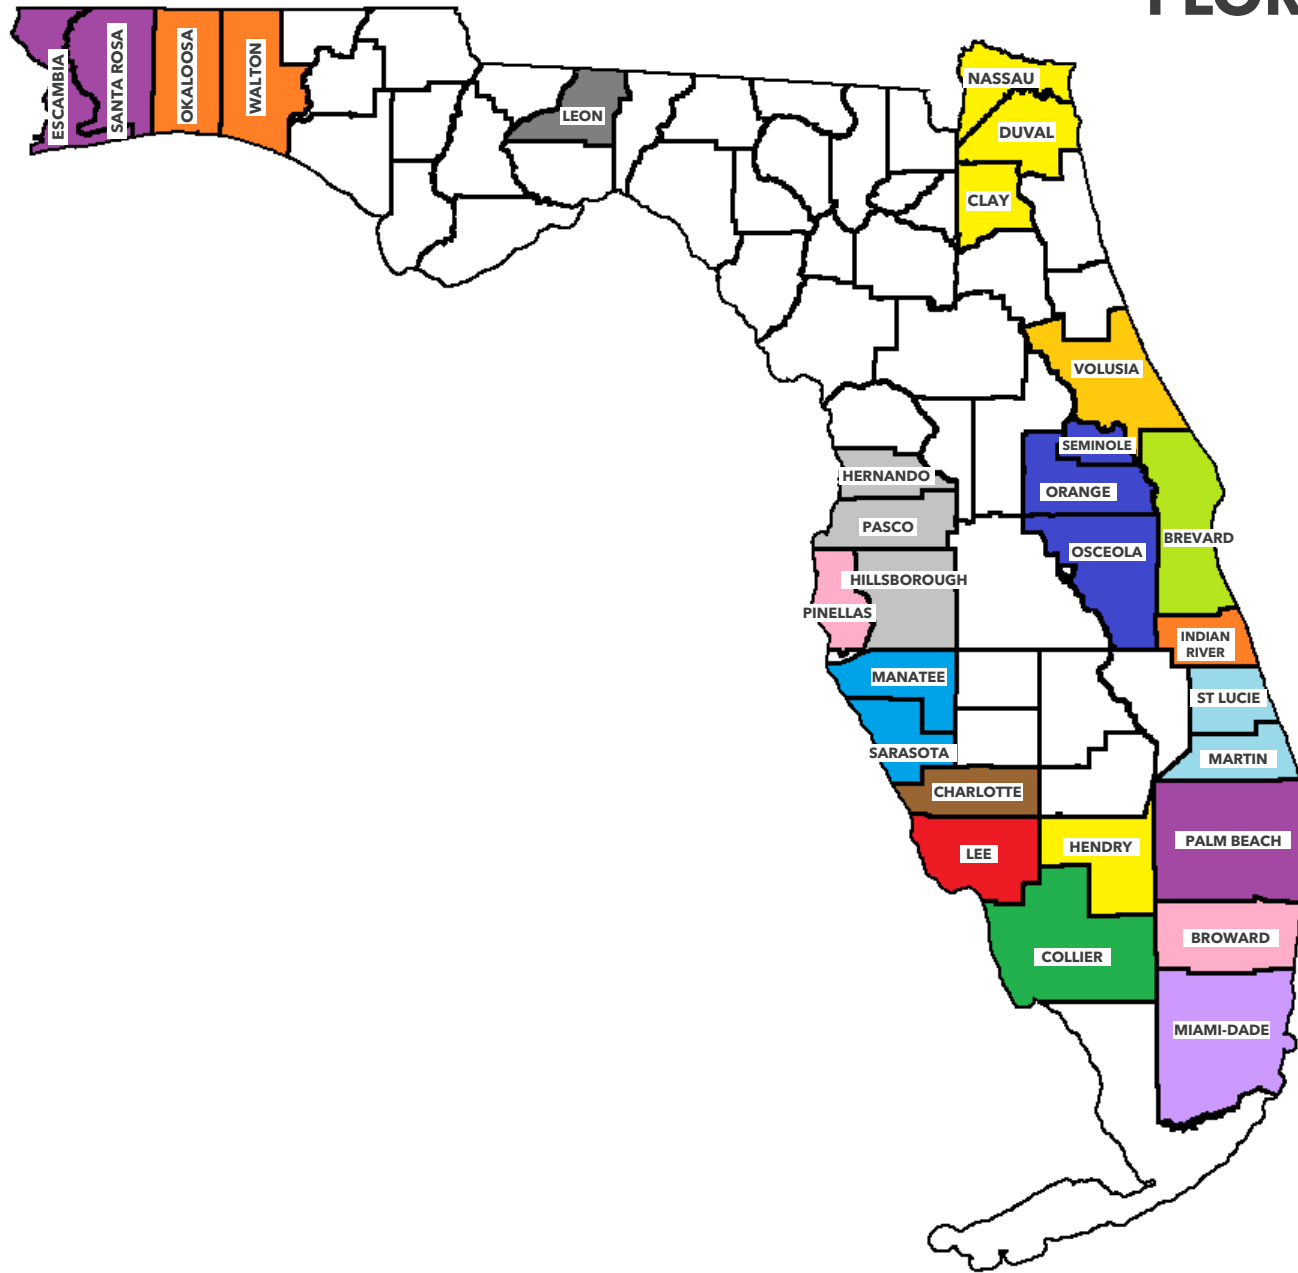

FLORIDA

Assessment Area	MSA Code	Counties Included
Cape Coral-Fort Myers	15980	• Lee
Crestview-Ft. Walton Beach-Destin	18880	• Okaloosa • Walton
Deltona-Daytona Beach-Ormond Beach	19660	• Volusia
Ft. Lauderdale-Pompano Beach-Sunrise	22744	• Broward
Jacksonville	27260	• Clay • Duval • Nassau
Miami-Miami Beach-Kendall	33124	• Miami-Dade
Naples-Marco Island	34940	• Collier
North Port-Bradenton-Sarasota	35840	• Manatee • Sarasota
Orlando-Kissimmee-Sanford	36740	• Orange • Osceola • Seminole
Palm Bay-Melbourne-Titusville	37340	• Brevard
Pensacola-Ferry Pass-Brent	37860	• Escambia • Santa Rosa
Port St. Lucie	38940	• Martin • St. Lucie
Punta Gorda	39460	• Charlotte
St. Petersburg-Clearwater-Largo	41304	• Pinellas
Sebastian-Vero Beach-West Vero Corridor	42680	• Indian River
Tallahassee	45220	• Leon
Tampa	45294	• Hernando • Hillsborough • Pasco
West Palm Beach-Boca Raton-Delray Beach	48424	• Palm Beach
Hendry County	Non-MSA	• Hendry