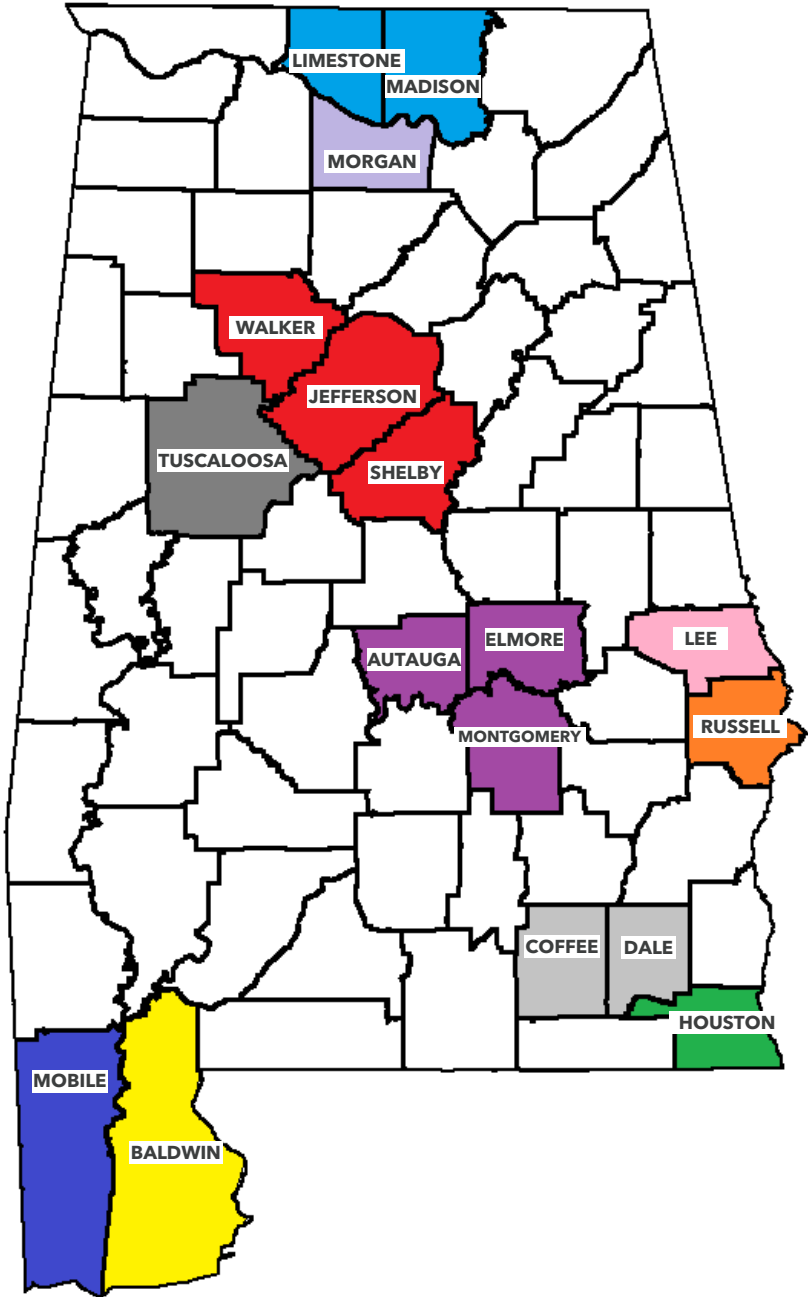

Community Reinvestment Act (CRA)

Facility-Based Assessment Area Maps

Revised as of March 2024

ALABAMA

Assessment Area	MSA Code	Counties Included
Auburn-Opelika	12220	• Lee
Birmingham	13820	• Jefferson • Shelby • Walker
Daphne-Fairhope-Foley	19300	• Baldwin
Decatur	19460	• Morgan
Dothan	20020	• Houston
Huntsville	26620	• Limestone • Madison
Mobile	33660	• Mobile
Montgomery	33860	• Autauga • Elmore • Montgomery
Tuscaloosa	46220	• Tuscaloosa
Coffee-Dale Counties	Non-MSA	• Coffee • Dale
Columbus, GA-AL (multi-state)	17980	• Russell

GEORGIA

Assessment Area	MSA Code	Counties Included		
Albany	10500	• Dougherty	• Lee	
Athens-Clarke County	12020	• Clarke	• Oconee	
Atlanta-Sandy Springs-Roswell	12054	• Barrow • Carroll • Clayton • Coweta • Dekalb	• Douglas • Fayette • Forsyth • Fulton • Gwinnett	• Henry • Newton • Pickens • Rockdale • Walton
Augusta-Richmond County	12260	• Columbia	• Richmond	
Brunswick-St. Simons	15260	• Glynn		
Dalton	19140	• Murray	• Whitfield	
Macon-Bibb County	31420	• Bibb		
Marietta	31924	• Bartow • Cherokee	• Cobb • Haralson	• Paulding
Rome	40660	• Floyd		
Savannah	42340	• Chatham		
Valdosta	46660	• Lowndes		
Warner Robins	47580	• Houston	• Peach	
Bulloch-Candler Counties	Non-MSA	• Bulloch	• Candler	
Camden County	Non-MSA	• Camden		
Franklin-Hart Counties	Non-MSA	• Franklin	• Hart	
Gordon County	Non-MSA	• Gordon		
Sumter County	Non-MSA	• Sumter		
Thomas County	Non-MSA	• Thomas		
Tift County	Non-MSA	• Tift		
Troup County	Non-MSA	• Troup		
Chattanooga, TN-GA (multi-state)	16860	• Catoosa	• Walker	
Columbus, GA-AL (multi-state)	17980	• Chattahoochee	• Harris	• Muscogee

TENNESSEE

Assessment Area	MSA Code	Counties Included
Nashville-Davidson-Murfreesboro-Franklin	34980	<ul style="list-style-type: none">• Davidson• Williamson
Chattanooga, TN-GA (multi-state)	16860	<ul style="list-style-type: none">• Hamilton