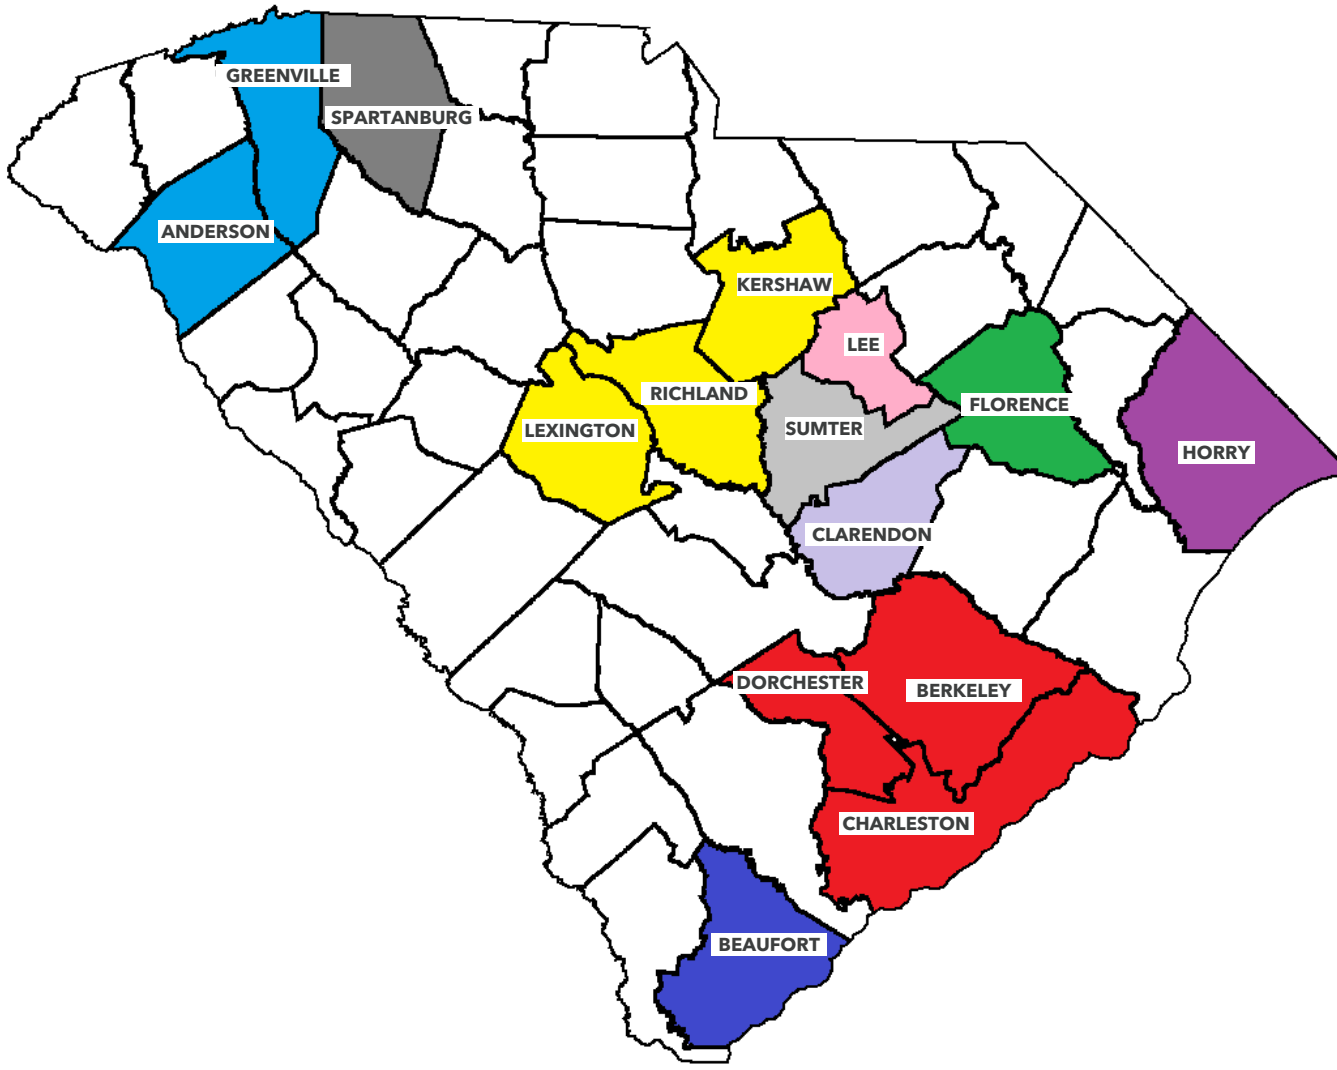

SOUTH CAROLINA

Assessment Area	MSA Code	Counties Included
Charleston-North Charleston	16700	• Berkeley • Charleston • Dorchester
Columbia	17900	• Kershaw • Lexington • Richland
Florence	22500	• Florence
Greenville-Anderson-Greer	24860	• Anderson • Greenville
Hilton Head Island-Bluffton-Port Royal	25940	• Beaufort
Myrtle Beach-Conway-N. Myrtle Beach	34820	• Horry
Spartanburg	43900	• Spartanburg
Sumter	44940	• Sumter
Clarendon County	Non-MSA	• Clarendon
Lee County	Non-MSA	• Lee