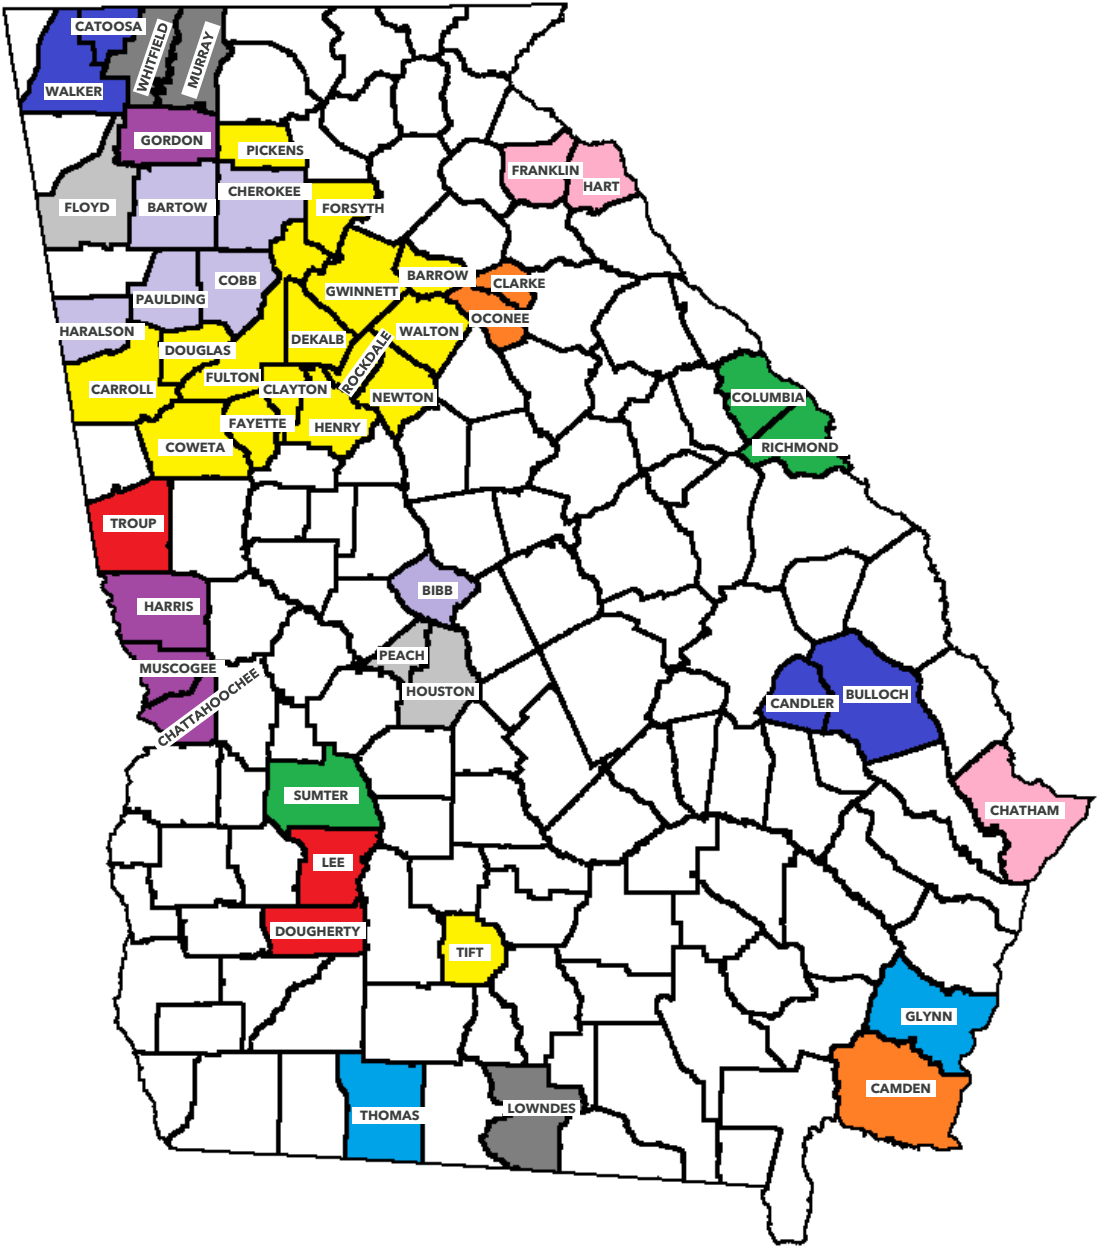

Community Reinvestment Act (CRA)

Facility-Based Assessment Area Maps

Revised as of March 2024

ALABAMA

Assessment Area	MSA Code	Counties Included
Auburn-Opelika	12220	• Lee
Birmingham	13820	• Jefferson • Shelby • Walker
Daphne-Fairhope-Foley	19300	• Baldwin
Decatur	19460	• Morgan
Dothan	20020	• Houston
Huntsville	26620	• Limestone • Madison
Mobile	33660	• Mobile
Montgomery	33860	• Autauga • Elmore • Montgomery
Tuscaloosa	46220	• Tuscaloosa
Coffee-Dale Counties	Non-MSA	• Coffee • Dale
Columbus, GA-AL (multi-state)	17980	• Russell

GEORGIA

Assessment Area	MSA Code	Counties Included		
Albany	10500	• Dougherty	• Lee	
Athens-Clarke County	12020	• Clarke	• Oconee	
Atlanta-Sandy Springs-Roswell	12054	• Barrow • Carroll • Clayton • Coweta • Dekalb	• Douglas • Fayette • Forsyth • Fulton • Gwinnett	• Henry • Newton • Pickens • Rockdale • Walton
Augusta-Richmond County	12260	• Columbia	• Richmond	
Brunswick-St. Simons	15260	• Glynn		
Dalton	19140	• Murray	• Whitfield	
Macon-Bibb County	31420	• Bibb		
Marietta	31924	• Bartow • Cherokee	• Cobb • Haralson	• Paulding
Rome	40660	• Floyd		
Savannah	42340	• Chatham		
Valdosta	46660	• Lowndes		
Warner Robins	47580	• Houston	• Peach	
Bulloch-Candler Counties	Non-MSA	• Bulloch	• Candler	
Camden County	Non-MSA	• Camden		
Franklin-Hart Counties	Non-MSA	• Franklin	• Hart	
Gordon County	Non-MSA	• Gordon		
Sumter County	Non-MSA	• Sumter		
Thomas County	Non-MSA	• Thomas		
Tift County	Non-MSA	• Tift		
Troup County	Non-MSA	• Troup		
Chattanooga, TN-GA (multi-state)	16860	• Catoosa	• Walker	
Columbus, GA-AL (multi-state)	17980	• Chattahoochee	• Harris	• Muscogee

TENNESSEE

Assessment Area	MSA Code	Counties Included
Nashville-Davidson-Murfreesboro-Franklin	34980	<ul style="list-style-type: none">• Davidson• Williamson
Chattanooga, TN-GA (multi-state)	16860	<ul style="list-style-type: none">• Hamilton